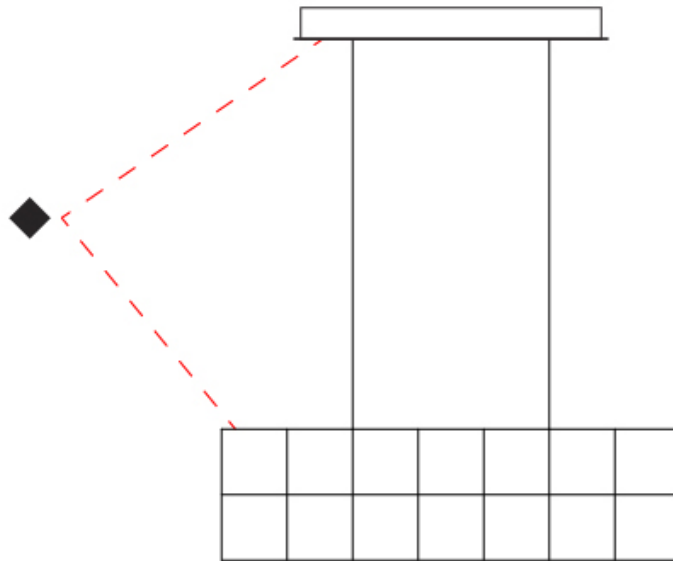

UNIVERSE SQUARE SUSPENSION

D101368-

PROJECT

TYPE

SPECIFIER

QUANTITY

DATE

D