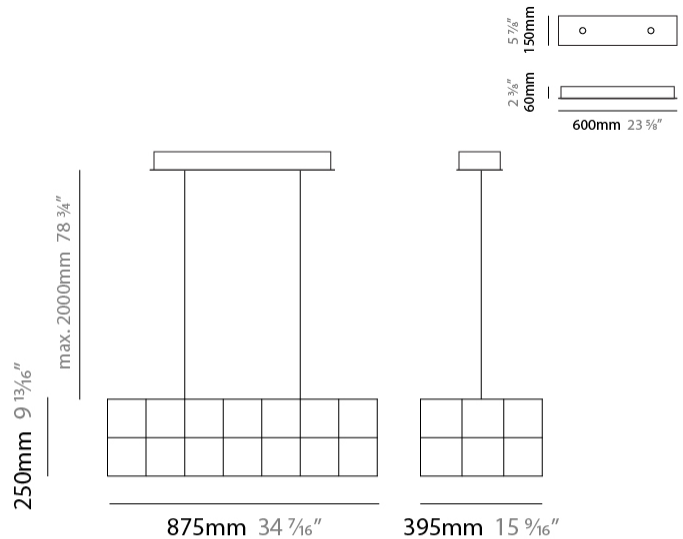

GENERAL

Series: Universe Square
Brand: Quasar
Division: Design
Mounting Type: Suspension
Mounting Location: Ceiling
Subcategory: Ambient

PHYSICAL

Shape: Rectangle
Length (mm): 875
Length (in): 34 ⁷/₁₆"
Width (mm): 395
Width (in): 15 ⁹/₁₆"
Height (mm): 250
Height (in): 9 ¹³/₁₆"
Max. Overall Height (mm): 2000
Max. Overall Height (in): 78 ³/₄"
Light Distribution: Omnidirectional
Weight (kg): 4
Weight (lbs): 8.8
[Fixture Finish: NIC / BRA / BBR](#)
Fixture Material: Metal
Upon Request: Custom Sizes

ELECTRICAL

Number of Lamps: 96
Lamp Type: LED Retrofit
Input Wattage (W): 31.68
Bulb Included: Bulb Included
Max. Wattage Per Lamp (W): 0.33
Lamp Base: E10
[Dimming: Non-Dimming / Phase Dimming (120vac Only)](#)
Driver Included: Yes
Driver Location: Integrated
Driver Type: Constant Voltage - 120/277Vac
Driver Class: Class 2
Input Voltage (V): 120 - 277
Output Voltage (V): 12
Lamp Voltage (V): 12
Upon Request: (Not included - see components) Integral: 0-10Vdc dimming

LED

[Color Temperature (°K): 2600 / 3000 / 3500](#)
Max. Delivered Lumen (lm): 2208 (2600K)
CRI: >90 CRI
Lamp Life (hrs): 50000

OPTICAL

RATINGS AND CERTIFICATIONS

Certified By: Certified for North American Standards
IP rating: IP20