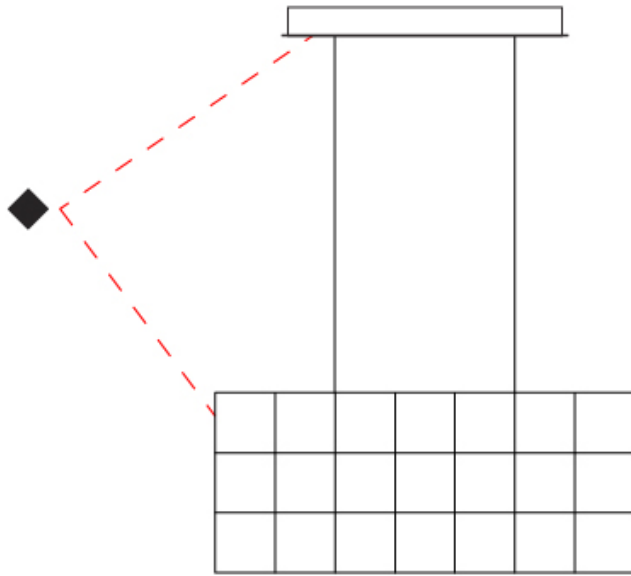

UNIVERSE SQUARE SUSPENSION

D101369-

PROJECT

TYPE

SPECIFIER

QUANTITY

DATE

D